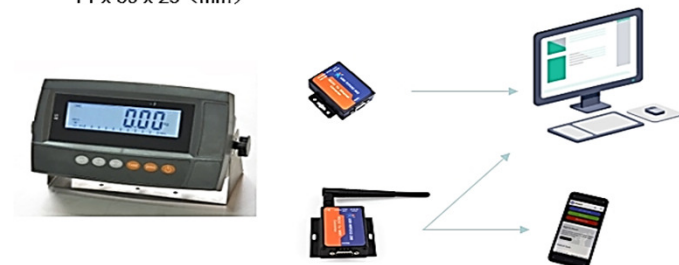

Conversion and wireless communication concepts

RS232 serial to USB convertor

RS232 to RS485 convertor

Blue-tooth module for weight indicator

BLUETOOTH
- Up to 100M

Wireless RS232 module

(Indicator to remote display, score board, printer or PC)

RS232 to Ethernet convertor

RS232 to Ethernet Converter
71 x 60 x 25 (mm)

RS232 to WIFI Converter

APPLICATIONS

- One pair of wireless box: one for transfer and one for receiver
- Can be used for any indicator to any remote unit with RS232 communication
- Baud rate can be chosen before delivery or installation (according to the indicator and display)
- 5-9V you can be supplied from outer or supplied by indicator PC