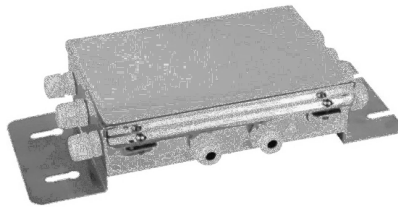

LOADCELL ACCESSORIES

M12 non-swivel loadcell feet

M12 swivel loadcell feet

M8 & M10 stainless steel loadcell feet

Shear beam loadcell mounting spacers

4-Way & 6-WAY Loadcell summation box - stainless steel

M12 Rod-end swivel bearing eyebolt

4-Core and 6-Core loadcell cable