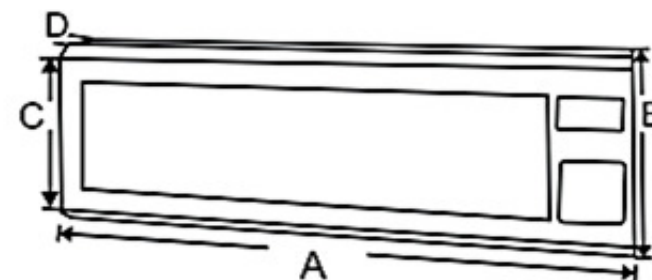

## RED LED SCORE BOARD

TSCALE

- 5” Very high brightness LED display, red colour
- Auto detect baud rate and communication protocol
- Compatible many models weighing indicator
- Can customize communication protocol

### ● DIMENSION (mm)

### TP-05

5-inch LED , 6 digits  
 0°C~+40°C  
 600~9600bps  
 Mild steel  
 AC power - 220VAC  
 100m  
 6.3kg

### Dimensions:

<b>A</b>	<b>780</b>
<b>B</b>	<b>260</b>
<b>C</b>	<b>230</b>
<b>D</b>	<b>60</b>