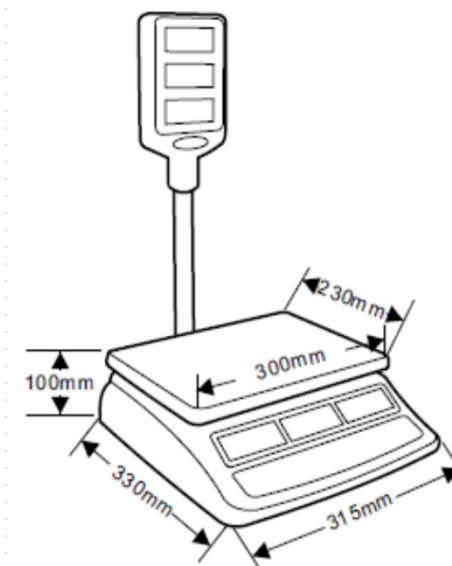

ATP Price Computing Scales

ASP/ASuP