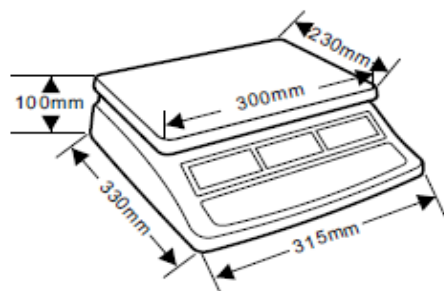

SPECIFICATIONS	
<b>MODEL</b>	ATP & ASP
<b>Pan size</b>	230mm x 300mm SST pan
<b>Display</b>	20mm LCD display
<b>Operate temp</b>	0 - 40 degree C
<b>Max. Divisions</b>	3000d/6000d/Dual range
<b>Capacities</b>	15kg x 2g/5g and 30kg x 5g/10g
<b>Housing</b>	ABS
<b>Keypad</b>	20 keys including 4 x presets
<b>Power</b>	220VAC mains + rechargeable battery
<b>Gross weight</b>	5kg & 6kg
<b>OPTIONAL</b>	Stainless steel tray