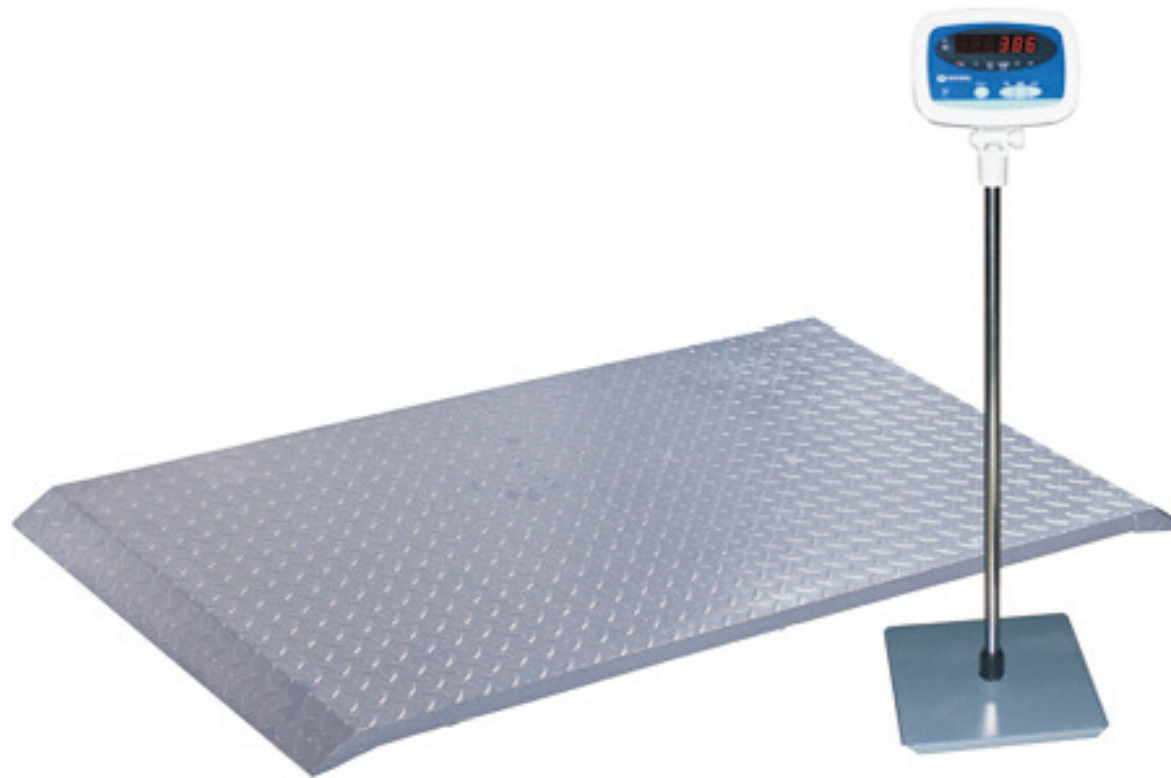

MEASURETEK model EH-AMC weighing scale

Ideal for live-weight animal weighing

Features:

Platform

- Constructed with mild steel base and tread / vastrap plate platform
- With ABS IP65 waterproof junction box with top access for easy installation and service
- Comes standard with built-in ramps for animals or trolleys pulling onto scale with ease
- Optional: Indicator stand

Indicator

- Up to 3,000 display resolution
- Equipped with ABS plastic housing indicator with RS232 interface
- Hold function for convenience of easy reading
- Powered by: 12V DC adapter with built-in 6V/4Ah lead-acid rechargeable battery

<u>Model</u>	<u>Capacity & Accuracy</u>	<u>Platform size</u>
AMC-1000	0 - 1000kg x 0.5kg	76cm x 150cm with built-in ramp